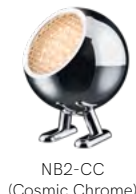

MIN-SWR-FR
(Flash Red)

MIN-SWR-MO
(McClaren
Orange)

MIN-SWR-AG
(Army Green)

MIN-SWR-LG
(Lava Grey)

MIN-SWR-FB
(Fashion Black)

MIN-SWR-VW
(Vintage White)

MIN-DWR-DG
(Black fittings /
Desert Green)

MIN-DWR-CL
(Black fittings /
Caffé Latte)

MEGA WATTSON

BY SOYEE STUDIO

Material Ash Wood | Aluminum | Metal
Dimensions W30,5 x D55 x H35~84cm
Bulb GU 10 LED, 3W (incl.)
Cable 2,0m Cotton Brown
Plug C
Switch On/Off

MW-SWR-FB
(Fashion Black)

MW-SWR-VW
(Vintage White)

MW-SWR-TG
(Tiffany Green)

NORBITT

BY PHILIP BRO

Material Aluminum | Metal | Plastic
Dimensions W8,3 x D10 x H12,5cm
Bulb LED chip, 1,3W
Plug USB-C
Adaptor 5V (not incl.)
Cable 1m Plastic Black (incl.)
Switch Touch On/Off (3 dimmer options)
Rotation 360 degrees
Type Indoor & Outdoor, Portable
Water Resistance IP54
Charge Time ~4 hrs
Battery Lithium-Ion Rechargeable
Battery Life ~50 hrs

NORBITT 2.0

BY PHILIP BRO NEW!

Material Aluminum | Metal | Plastic
Dimensions W8,3 x D10 x H12,5cm
Bulb LED chip, 1,3W
Plug USB-C
Adaptor 5V (not incl.)
Cable 1.5m Fabric Black (incl.)
Switch Touch On/Off (3 dimmer options)
Rotation 360 degrees
Type Indoor & Outdoor, Portable
Water Resistance IP54
Charge Time ~5 hrs
Battery Lithium-Ion Rechargeable (Replaceable)
Battery Life ~55 hrs