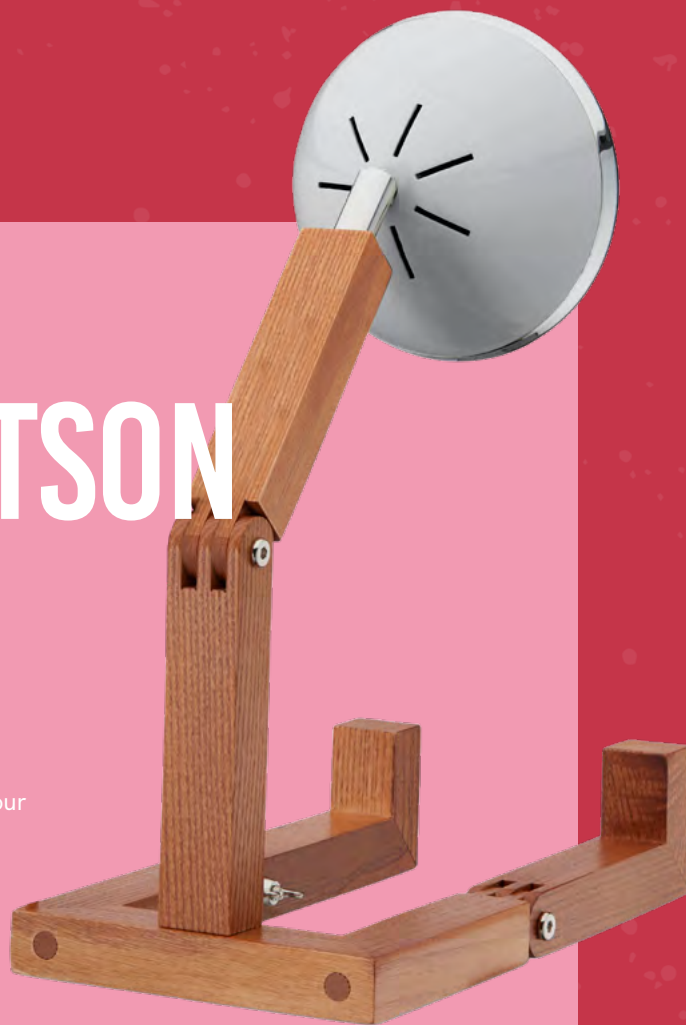

Mr. Watson®

AUTUMN / WINTER 2024

YOUR STELLAR SIDEKICK

Meet Norbitt, your cosmic companion who's here to light up your universe. With his little feet, he's ready to stand by your side, making even the most mundane tasks feel like intergalactic adventures.

Look who just stepped out of a sci-fi movie or borrowed some bling from a futuristic spaceship. Meet Norbitt in dazzling Cosmic Chrome! He's sleek, he's stylish, and he's out of this world!

Cosmic Chrome | NB2-CC

Cosmic Chrome | NB2-CC

HELLO MR. WATTSON

Meet the iconic Mr. Wattson. He's a looker, isn't he? But there's more to him than his good looks and he thinks it's about time people knew that. "You wouldn't say, but I have a powerful LED bulb that can brighten any room and 139 glass dimples that create a warmer atmosphere than your mother." No need to get personal, Mr. Wattson! We believe you.

Cloudy Blue | NB-CB

Introducing the Norbitt Wall Mount - it's the perfect perch for your little space explorer! Norbitt loves to see everything from up high, and with his magnetic mount he feels like he's floating above you in zero gravity. Snap him onto the wall and let him light up your universe from his new favourite spot. Plus, his magnet hides a clever groove to keep his charging cable tidy.