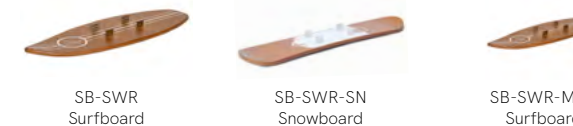

TABLE STANDS

BY SOYEE STUDIO

Material Ash Wood
Dimensions SB-SWR: W59,5 x D20 x H3cm
SB-SWR-SN: W59,5 x D14,4 x H3,2cm
SB-SWR-MINI: W32,5 x D11 x H2,5cm

SHELVES

BY JACOB LYKKE

Material Oak Wood
Dimensions WS-SWR: W50 x D15,5 x H2,3cm
WS-MIN-SWR: W36 x D10 x H2,3cm