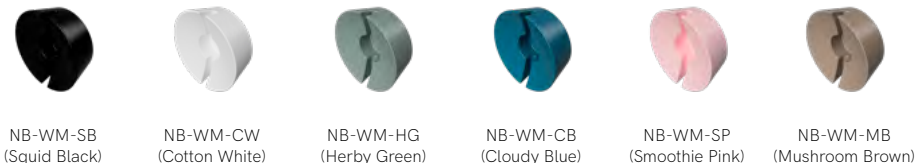

MW-SWR-TG
(Tiffany Green)

NORBITT

BY PHILIP BRO

Material Aluminum | Metal | Plastic
Dimensions W8,3 x D10 x H12,5cm
Bulb LED chip, 1,3W
Plug USB-C
Adaptor 5V (not incl.)
Cable 1m Plastic Black (incl.)
Switch Touch On/Off (3 dimmer options)
Rotation 360 degrees
Type Indoor & Outdoor, Portable
Water Resistance IP54
Charge Time ~4 hrs
Battery Lithium-Ion Rechargeable
Battery Life ~50 hrs

NORBITT 2.0

BY PHILIP BRO NEW!

Material Aluminum | Metal | Plastic
Dimensions W8,3 x D10 x H12,5cm
Bulb LED chip, 1,3W
Plug USB-C
Adaptor 5V (not incl.)
Cable 1.5m Fabric Black (incl.)
Switch Touch On/Off (3 dimmer options)
Rotation 360 degrees
Type Indoor & Outdoor, Portable
Water Resistance IP54
Charge Time ~5 hrs
Battery Lithium-Ion Rechargeable (Replaceable)
Battery Life ~55 hrs

NORBITT WALL MOUNT

NEW!

Material ABS plastic | Magnet | 3M™ Tape
Dimensions W4.5 x H1.8 cm

PENDANT

BY JESPER K THOMSEN

Material Aluminum | Metal
Dimensions W14 x D14 x H10cm
Bulb G9 LED, 2,5W (incl.)
Cable 1,9m Cotton Black/White