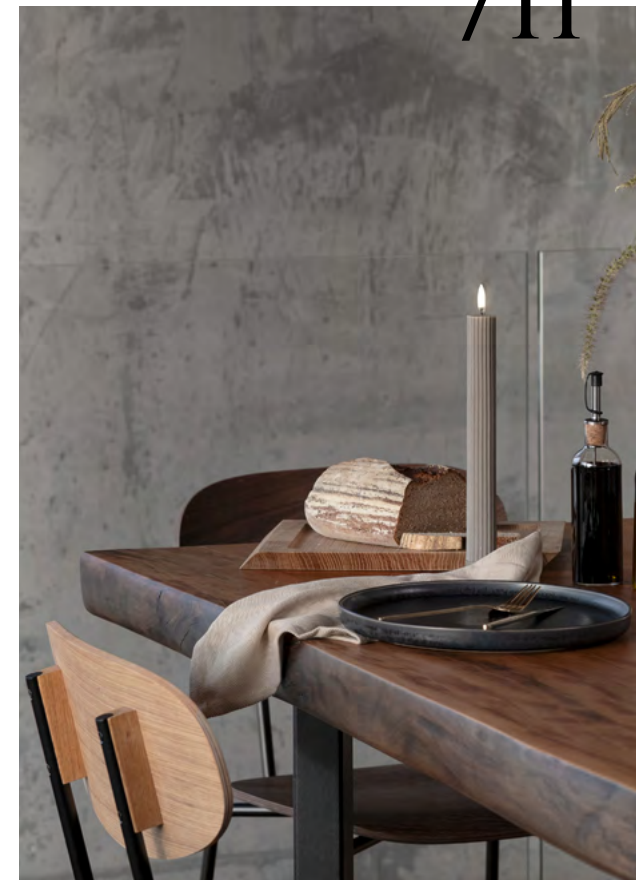

Add some texture to your home with EKTA Living's range of handwoven seagrass baskets. Available as a Table Basket or a Hanging Basket – not only are they unique display pieces, but they're also functional, offering a designated space for items around the home.

Scala Stool / Oiled / EK-SS166 | Hanging Basket / EK-HB272 | Table Basket / EK-TB275 | Wood Knot / Oiled / EK-WK197

EKTA Living presents an inspired new range of textiles to suit your kitchen. With their classic charm and woven aesthetic, these 100% cotton textiles are the perfect addition to any kitchen. Never compromising on quality, OEKO-TEX® certification guarantees that they do not contain any chemical compounds known to be harmful. All textiles are machine washable and suitable for everyday use.

Whether you're hosting a dinner party or setting the table for everyday dining, these 100% cotton napkins are stylish and durable, and add the finishing touch to your table decor.

/11