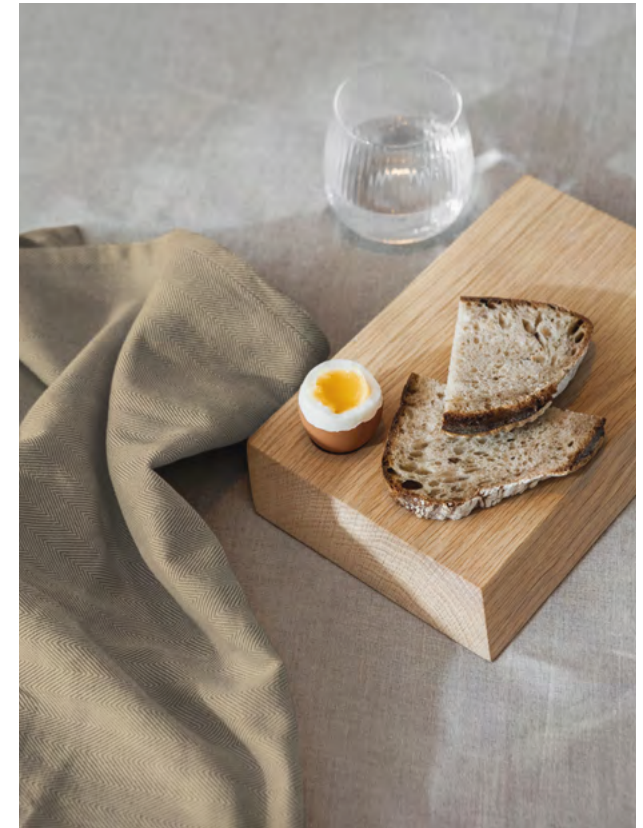

Add some texture to your home with EKTA Living's range of handwoven seagrass baskets. Available as a Table Basket or a Hanging Basket – not only are they unique display pieces, but they're also functional, offering a designated space for items around the home.

Scala Stool / Oiled / EK-SS166 | Hanging Basket / EK-HB272 | Table Basket / EK-TB275 | Wood Knot / Oiled / EK-WK197

EKTA Living presents an inspired new range of textiles to suit your kitchen. With their classic charm and woven aesthetic, these 100% cotton textiles are the perfect addition to any kitchen. Never compromising on quality, OEKO-TEX® certification guarantees that they do not contain any chemical compounds known to be harmful. All textiles are machine washable and suitable for everyday use.

Whether you're hosting a dinner party or setting the table for everyday dining, these 100% cotton napkins are stylish and durable, and add the finishing touch to your table decor.

/11