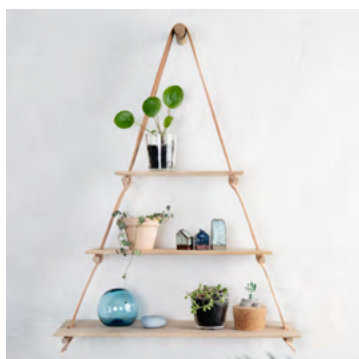

## Amager Shelf

BY WIRTH ENGELUND

Material Oak, leather  
Dimensions W420 x D133 x H550 mm

Nature  
EK-AS048