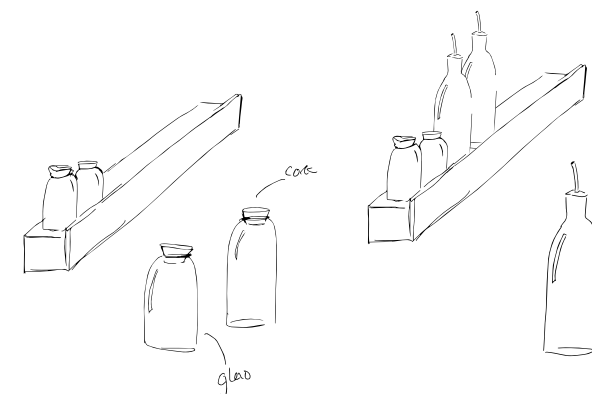

# Kitchen

6/

8/

Bring practicality and beauty to your kitchen with our functional design pieces. Our Magnet Shelf is designed as a combined knife magnet and shelf for cookbooks, Spice Jars, Oil & Vinegar Bottles and other small essentials. The simple timeless design will suit any kitchen style or shape, as the Magnet Shelf comes in two sizes 40 cm and 60 cm - all you need is a wall.

Magnet Shelf 40cm / Black / EK-MS185 | Spice Jar Small / EK-SJS257  
Spice Jar Big / EK-SJL258 | Oil & Vinegar Bottle / EK-OVB259

Store your spices in the new stylish jars and let them tell a visual story in your kitchen. Each Spice Jar and Oil and Vinegar Bottle is made from clear glass, allowing you to see its contents easily, and features a cork lid to keep your spices fresh.

These Jars are the ideal storage solution for the Magnet Shelf, fitting perfectly in the space on top. Now you can store all your spices and herbs conveniently and neatly, while using the Magnet Shelf for knives and other kitchen utensils. A perfect match!