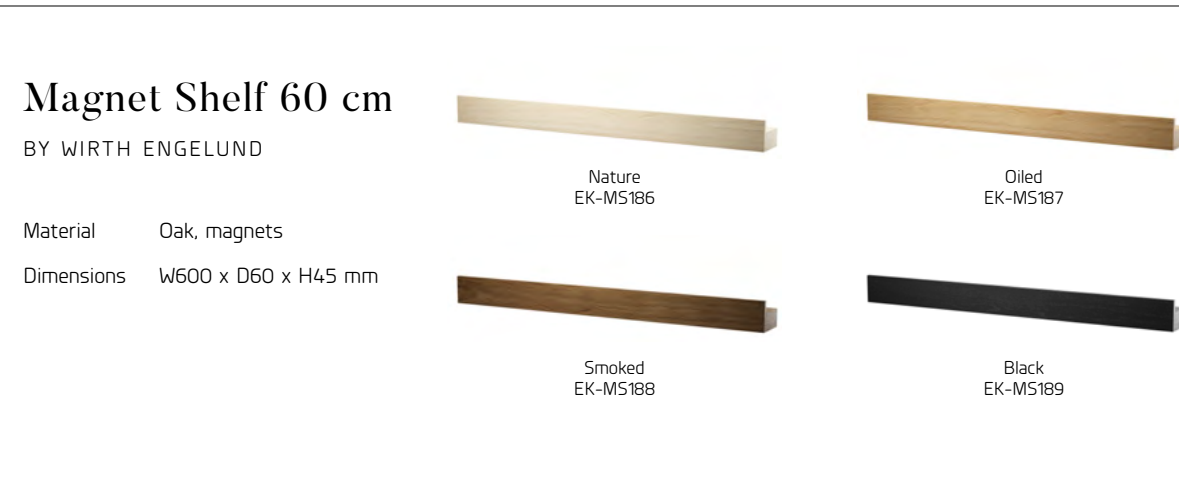

### Magnet Shelf 40 cm

BY WIRTH ENGELUND

Material Oak, magnets

Dimensions W400 x D60 x H45 mm

Nature  
EK-MS182

Oiled  
EK-MS183

Smoked  
EK-MS184

Black  
EK-MS185

### Magnet Shelf 60 cm

BY WIRTH ENGELUND

Material Oak, magnets

Dimensions W600 x D60 x H45 mm

Nature  
EK-MS186

Oiled  
EK-MS187

Smoked  
EK-MS188

Black  
EK-MS189